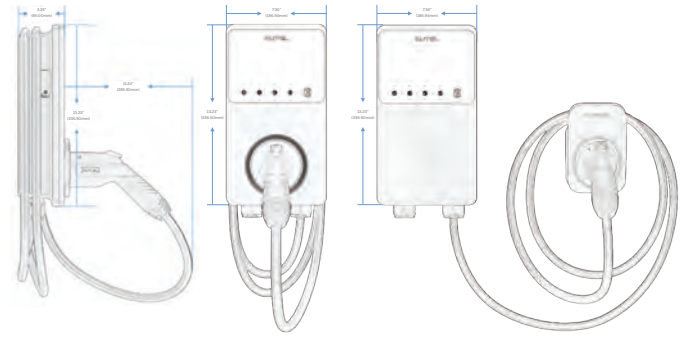

MAXI**CHARGER**[™] **ACELITE HOME**

LEVEL 2 ELECTRIC VEHICLE CHARGER SPECIFICATIONS

MAXICHARGER™

ACELITE HOME

LEVEL 2 ELECTRIC VEHICLE CHARGER

SPECIFICATIONS

POWER

INPUT/OUTPUT POWER RATING & CURRENT	9.6kW (240V AC*40A) Or 12kW (240V AC*50A) Output Amperage Adjustable Via Mobile App, From 6A To 40A Or 50A
INPUT/OUTPUT VOLTAGE	208V±15%; 240V±15%, 60Hz
NETWORK TYPE	L1/N+PE, L1/L2/PE
CONNECTOR TYPE	SAE J1772, 25ft (7.5m)
GROUND FAULT DETECTION	20mA CCID
PROTECTION	Overcurrent, Overvoltage, Undervoltage, Integrated Surge Protection
POWER MEASUREMENT ACCURACY	+/- 1.0% From 1% To Full Scale
POWER CORD	NEMA 6-50 / NEMA 14-50 / Hardwired

OPERATIONAL RATINGS

ENCLOSURE RATING	NEMA 4
OPERATING TEMPERATURE RANGE	-40°F ~+131°F (-40°C ~+55°C)
STORAGE TEMPERATURE RANGE	-40°F ~+185°F (-40°C ~+85 °C)
MOUNTING	Wall Or Floor Using A Pedestal
DIMENSIONS (H*W*D)	13"x7"x3" (336x187x85mm)
WEIGHT TOTAL (INCLUDES CHARGER, GABLE, GUN & HOLSTER)	Ranges Between 13lbs. (5.9 kg) - 15.9 lbs. (7.2 kg) Based On Model

USER INTERFACE

STATUS INDICATION	LED/APP
USER INTERFACE	ACDI Energy Services APP; ACDI Energy Services Network
CONNECTIVITY	Bluetooth, Wi-Fi, Ethernet, CAN, RS485 (For Energy Meter Connection)
COMMUNICATION PROTOCOLS	OCPP 1.6J (Can Be Upgraded To OCPP 2.0.1 Later)
USER AUTHENTICATION	APP, AutoStart, RFID Card
CARD READER	Optional: ISO 15693, ISO 14443, NFC
SOFTWARE UPDATE	OTA