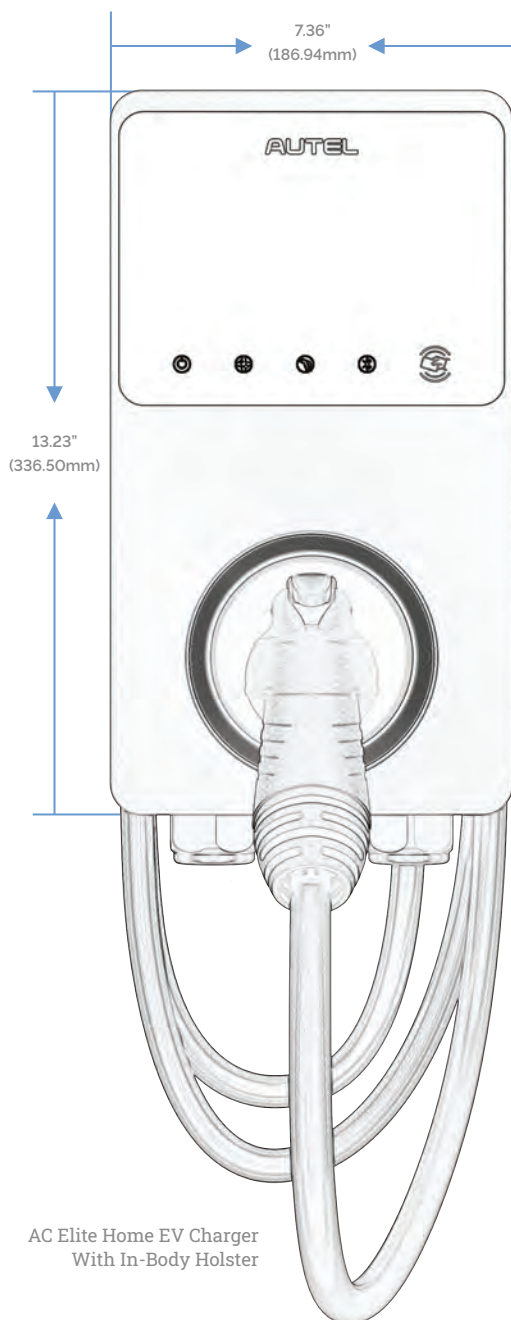

MAXI**CHARGER**[™] **ACELITE HOME**

LEVEL 2 ELECTRIC VEHICLE CHARGER SPECIFICATIONS

MAXICHARGER™

ACELITE HOME

LEVEL 2 ELECTRIC VEHICLE CHARGER

SPECIFICATIONS

POWER

INPUT/OUTPUT POWER RATING & CURRENT	9.6kW (240V AC*40A) Or 12kW (240V AC*50A) Output Amperage Adjustable Via Mobile App, From 6A To 40A Or 50A
INPUT/OUTPUT VOLTAGE	208V±15%; 240V±15%, 60Hz
NETWORK TYPE	L1/N+PE, L1/L2/PE
CONNECTOR TYPE	SAE J1772, 25ft (7.5m)
GROUND FAULT DETECTION	20mA CCID
PROTECTION	Overcurrent, Overvoltage, Undervoltage, Integrated Surge Protection
POWER MEASUREMENT ACCURACY	+/- 1.0% From 1% To Full Scale
POWER CORD	NEMA 6-50 / NEMA 14-50 / Hardwired

OPERATIONAL RATINGS

ENCLOSURE RATING	NEMA 4
OPERATING TEMPERATURE RANGE	-40°F ~+131°F (-40°C ~+55°C)
STORAGE TEMPERATURE RANGE	-40°F ~+185°F (-40°C ~+85 °C)
MOUNTING	Wall Or Floor Using A Pedestal
DIMENSIONS (H*W*D)	13"x7"x3" (336x187x85mm)
WEIGHT TOTAL (INCLUDES CHARGER, GABLE, GUN & HOLSTER)	Ranges Between 13lbs. (5.9 kg) - 15.9 lbs. (7.2 kg) Based On Model