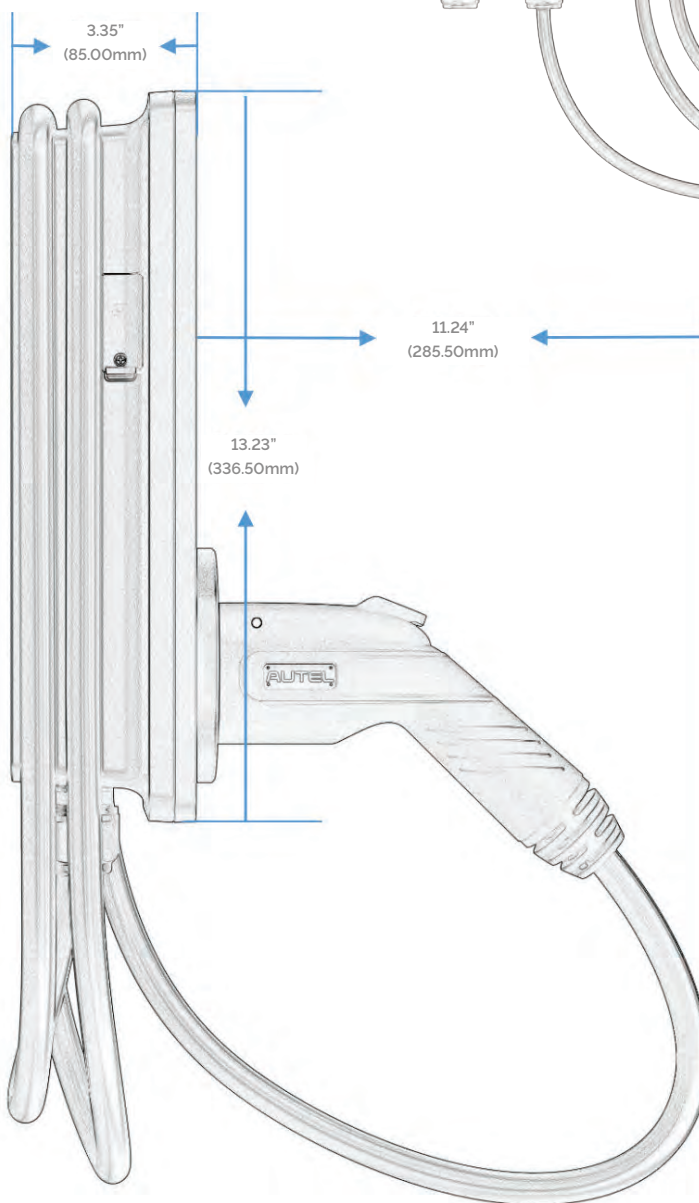

MAXI**CHARGER**[™] **ACELITE HOME**

LEVEL 2 ELECTRIC VEHICLE CHARGER SPECIFICATIONS

MAXICHARGER™

ACELITE HOME

LEVEL 2 ELECTRIC VEHICLE CHARGER

SPECIFICATIONS

POWER

INPUT/OUTPUT POWER RATING & CURRENT	9.6kW (240V AC*40A) Or 12kW (240V AC*50A) Output Amperage Adjustable Via Mobile App, From 6A To 40A Or 50A
INPUT/OUTPUT VOLTAGE	208V±15%; 240V±15%, 60Hz
NETWORK TYPE	L1/N+PE, L1/L2/PE
CONNECTOR TYPE	SAE J1772, 25ft (7.5m)
GROUND FAULT DETECTION	20mA CCID
PROTECTION	Overcurrent, Overvoltage, Undervoltage, Integrated Surge Protection
POWER MEASUREMENT ACCURACY	+/- 1.0% From 1% To Full Scale
POWER CORD	NEMA 6-50 / NEMA 14-50 / Hardwired

OPERATIONAL RATINGS

ENCLOSURE RATING	NEMA 4
OPERATING TEMPERATURE RANGE	-40°F ~+131°F (-40°C ~+55°C)
STORAGE TEMPERATURE RANGE	-40°F ~+185°F (-40°C ~+85 °C)
MOUNTING	Wall Or Floor Using A Pedestal
DIMENSIONS (H*W*D)	13"x7"x3" (336x187x85mm)
WEIGHT TOTAL (INCLUDES CHARGER, GABLE, GUN & HOLSTER)	Ranges Between 13lbs. (5.9 kg) - 15.9 lbs. (7.2 kg) Based On Model